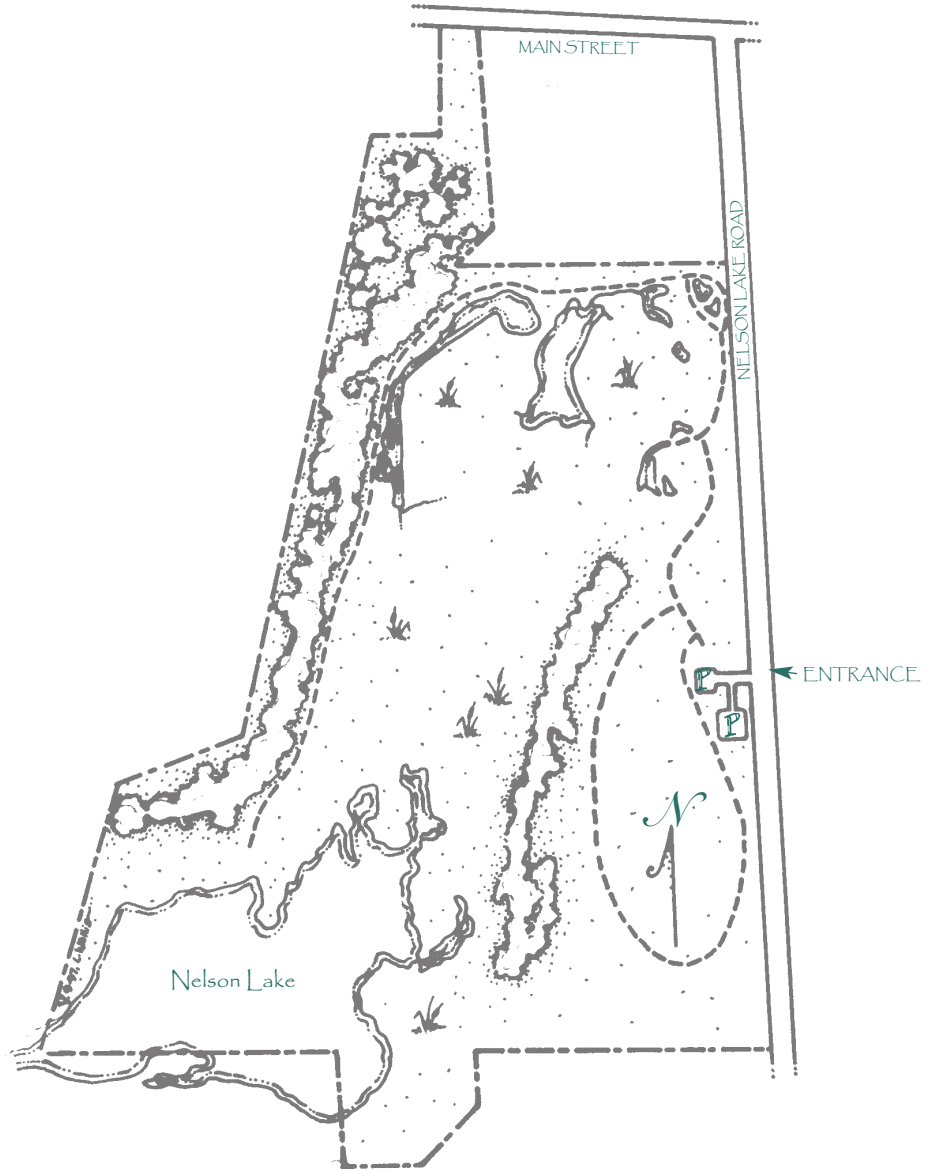

NELSON LAKE MARSH — Kane County, Illinois

DIRECTIONS

From the East: Take I-88 West to Route 31. Head North on 31 to Main St. in Batavia. Head West (left) on Main St. to Nelson Lake Road and South about 1/4-mile to preserve entrance.
From the North: Take Route 31 or Randall Rd. South to Main St. Head West on Main to Nelson Lake Road, then South to the entrance.

Map by Lynda Wallis