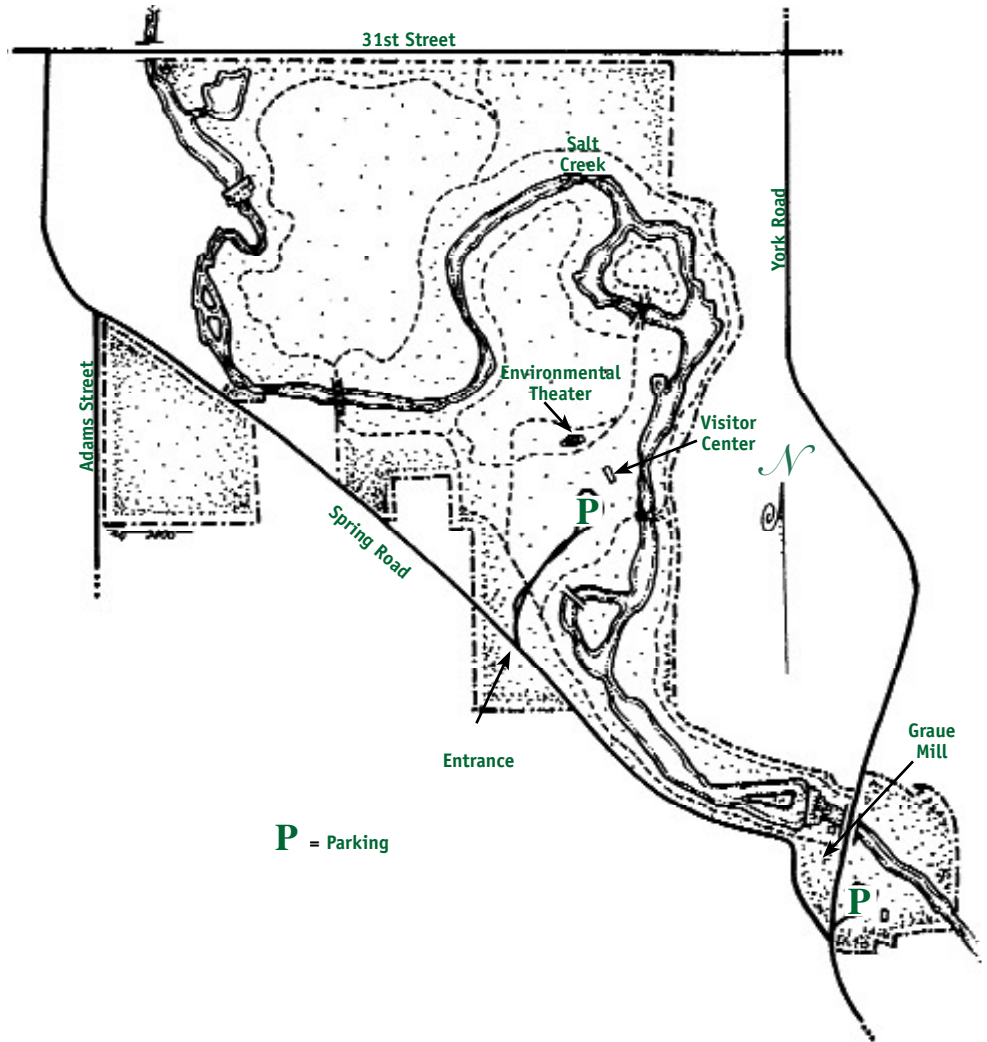

DIRECTIONS

Fullersburg is located in the southeast corner of Oak Brook. From Chicago, take I-290 to I-294 south and exit at Ogden Ave. Go east to York Rd., then north one quarter mile to Spring Rd. The forest preserve entrance is on the right.

Map by Lynda Wallis